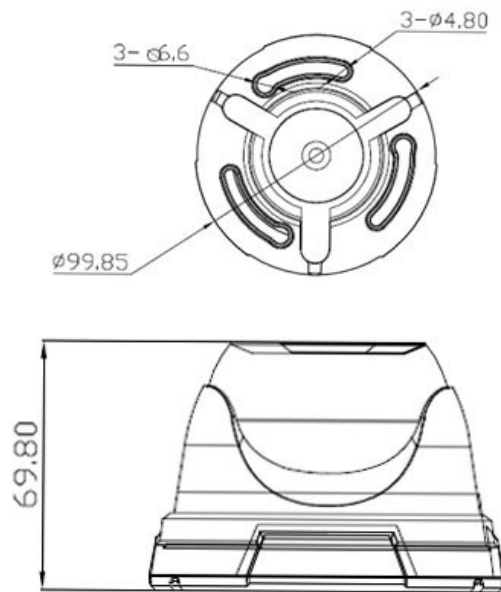

CP- GTC-D13L2**1.3 MP HD Astra HD IR Dome Camera - 20 Mtr.****Astra** HD
camera**Main Features**

- 1.3 MP HQIS Pro Image Sensor
- 25/30fps@1.3MP
- Day/Night(ICR), AWB, AGC, BLC
- Plug-n-Play HD/SD Camera
- 3.6mm Lens
- Equipped with fine IR LEDs for clearer night vision
- IR Range of 20 Mtr.
- Compatible with HDx, AHD, HDCVI, CVBS and HDTVI DVRs

**Uni +**
the Universal Camera**CE FC** **RoHS**
COMPLIANT

CP- GTC-D13L2

1.3 MP HD Astra HD IR Dome Camera - 20 Mtr.

Astra HD
camera

Feature

Image Sensor
Minimum Illumination
Shutter Speed
White Balance
Gain Control(AGC)
Lens
Back Light Compensation
S/N Ratio
Video Output
Resolution
ICR
IR
No. of IR LEDs
Operating Temperature
Humidity
Power Source
Power Consumption
Dimension
Weight

Specification

1.3 MP HQIS Pro Image Sensor
Color(0.1Lux),White and Black(0.01Lux IR LED On)
1/50s(1/60s)-1/100,000s (Auto/Fixed)
Auto
Auto
3.6mm
Auto
≥52dB
1.0Vp-p Composite Output (75Ω / BNC), HD-AHD(960P) \ HD-TVI(960P) \ HD-CVI(960P)\
CVBS, AHD Default setting
1.3MP
Support
IR Range of 20 Mtr.
24pcsφ5mm
-20°C~+55°C
10% ~ 90%
DC12V(+/-10%)
0.4W(2.5W after IR LED Powered on)
99.85mm x 99.85mm x 69.80mm
0.15KG