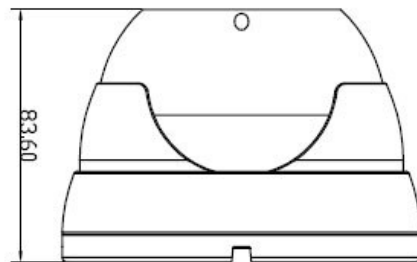

CP- GTC-D13FL4**1.3 MP Full HD Astra IR Dome Camera - 40 Mtr.****Astra** HD
camera**Main Features**

- 1/3" 1.3MP HQIS Pro Image Sensor
- 25/30fps@1.3MP
- Day/Night (ICR), AWB, AGC, BLC
- Plug-n-Play HD/SD Camera
- 2.8-12mm Lens
- Equipped with fine IR LEDs for clearer night vision
- IR Range of 40 Mtr.
- Compatible with HDx, AHD, HDCVI, CVBS and HDTVI DVRs

CP- GTC-D13FL4

1.3 MP Full HD Astra IR Dome Camera - 40 Mtr.

Astra HD
camera

Feature

Image Sensor
Minimum Illumination
Shutter Speed
White Balance
Lens
Gain Control (AGC)
S/N Ratio
Back Light Compensation
Video Output
Resolution
ICR
IR
No. of IR LEDs
Operating Temperature
Power Source
Power Consumption
Dimension
Weight

Specification

1/3" 1.3 MP HQIS Pro Image Sensor
Color (0.1Lux), White and Black (0Lux IR LED On)
1/50(1/60)- 1/100000s
Auto
2.8-12mm
Auto
≥52dB (AGC OFF/BW OFF)
Auto
1.0Vp-p75Ω , HD-AHD(960P)\ HD-TVI(960P)\ HD-CVI(960P)\ CVBS , AHD Default setting
1.3MP@25 fps
Support
IR Range of 40 Mtr.
36pcsφ5mm
-10°C~ +50 °C
DC12V
0.4W (2.5W after IR LED Powered on)
118mm x 118mm x 85.20mm
0.534Kg.